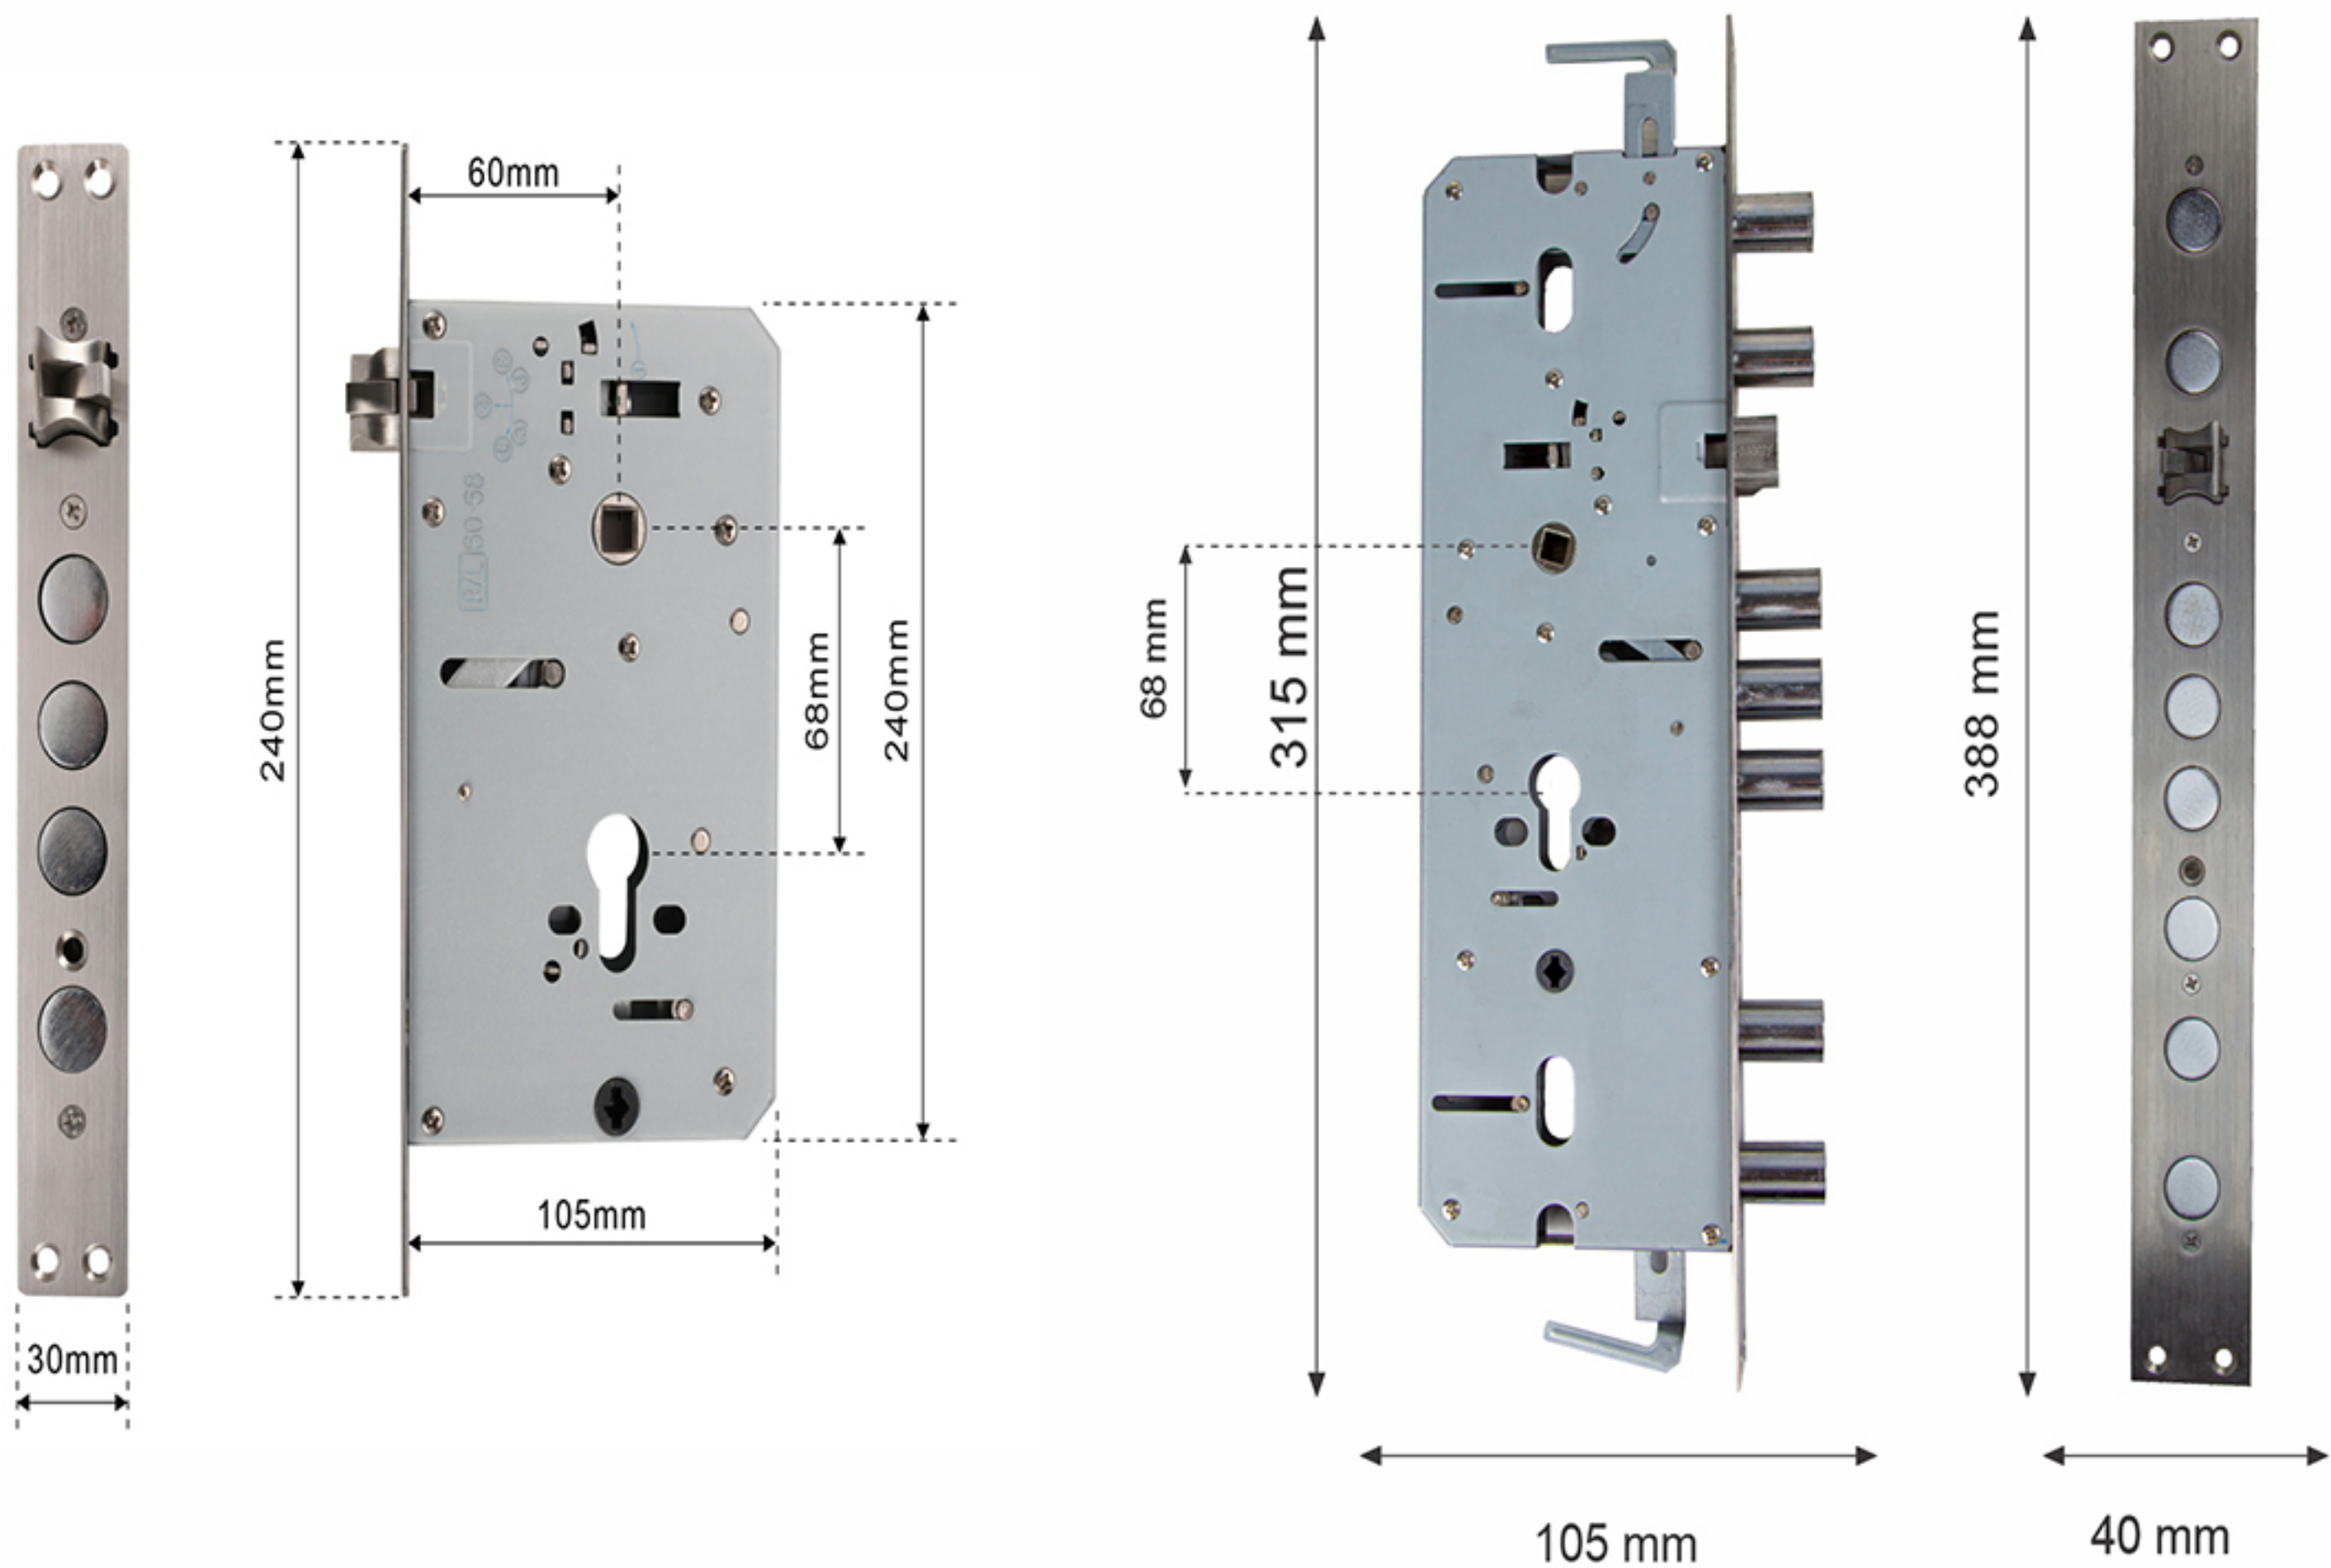

E07
(Without Camera)
(Camera)*

Color: Glossy Black

Filta Smart Door Locks
Collection
www.filta.ir

Lock Body

Color: Silver
 Filta Smart Door Locks
 Collection
www.filta.ir

Multi Lock

Economy Lock

Lock
Body