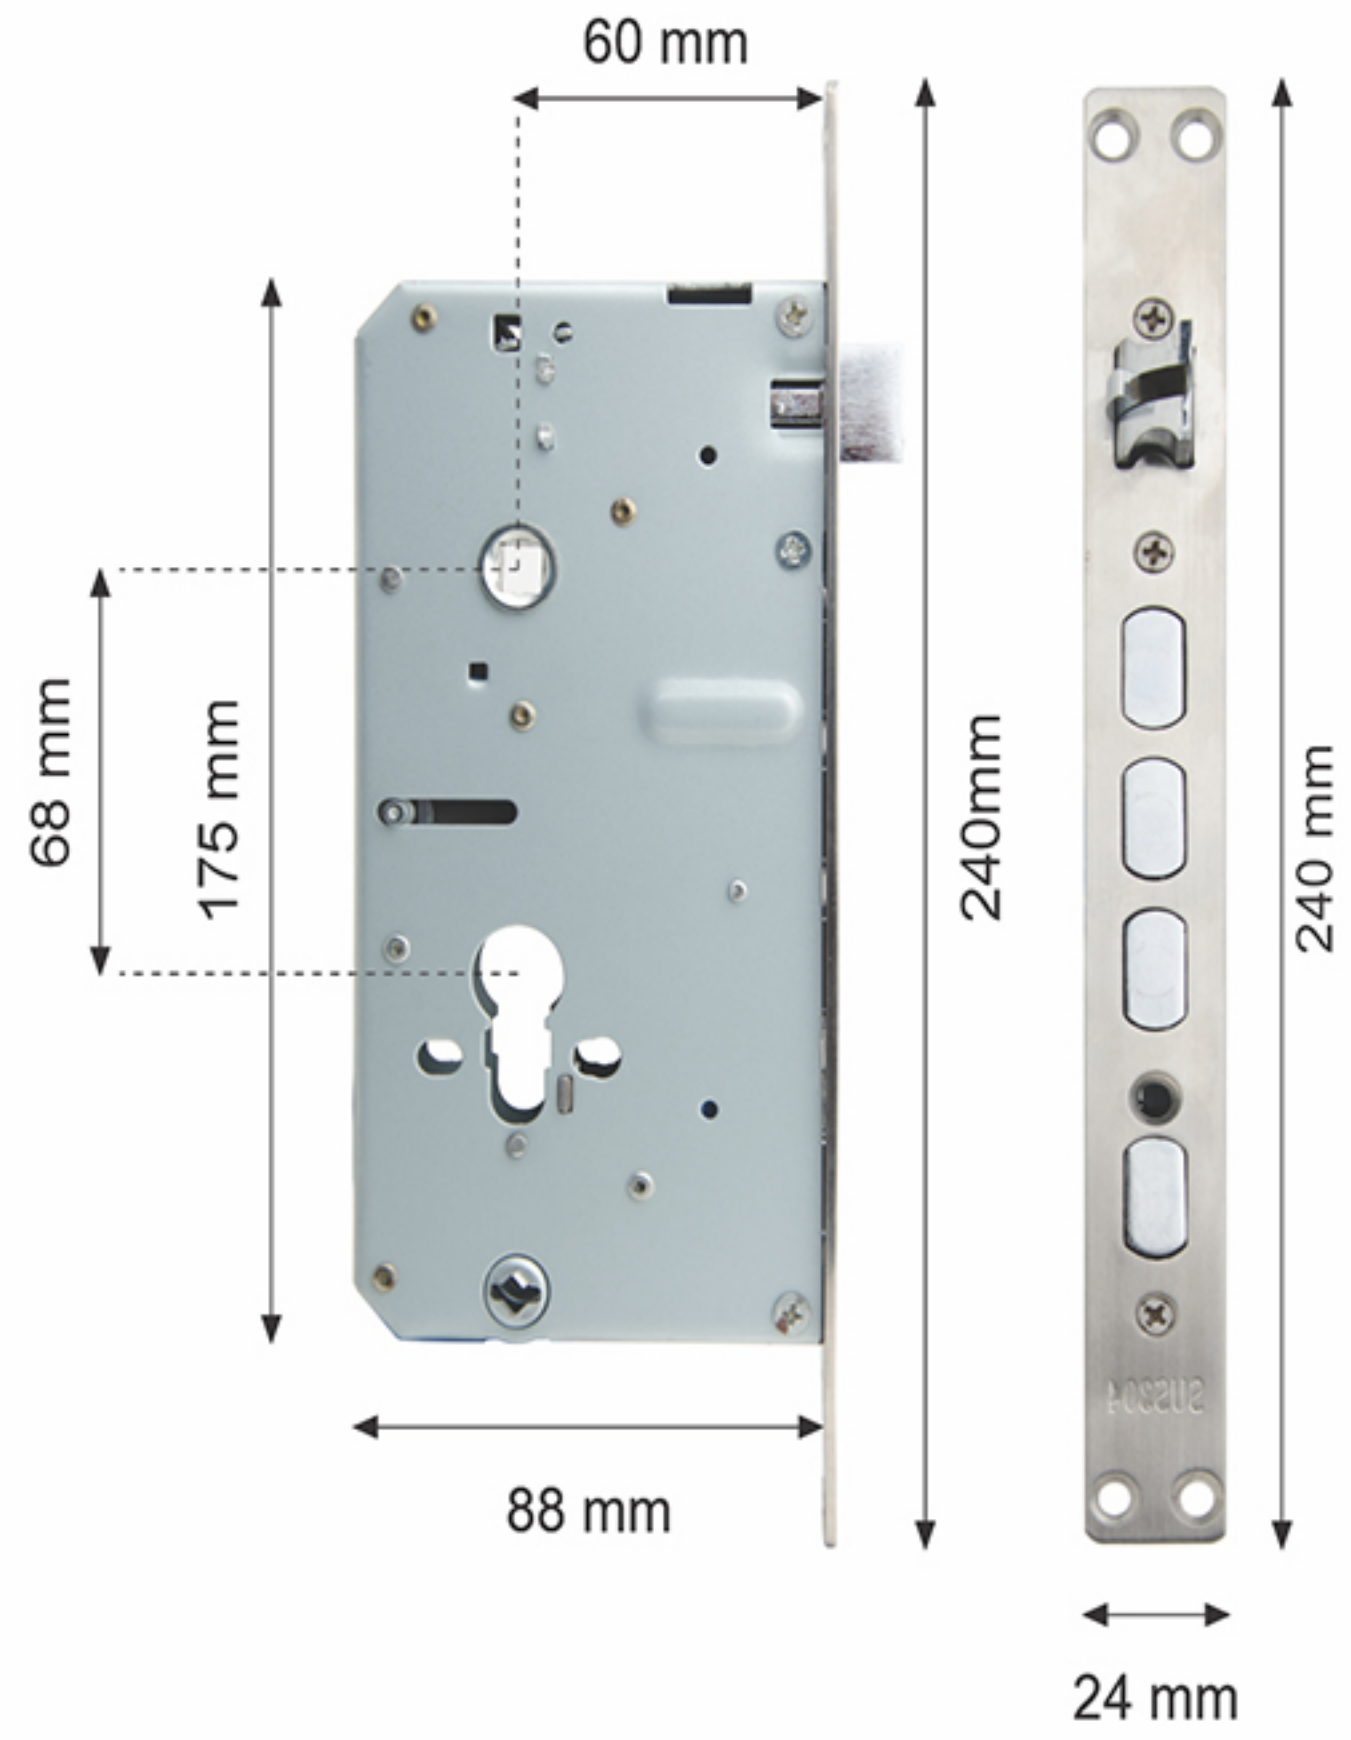

E07
(Without Camera)
(Camera)*

Color: Glossy Black

Filta Smart Door Locks
Collection
www.filta.ir

Lock Body

Color: Silver
 Filta Smart Door Locks
 Collection
www.filta.ir

Multi Lock

Economy Lock

Lock
Body